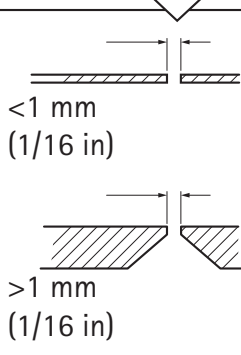

INSTALLATION GUIDE

AXIS F8202 Straight Mounting Bracket

1

720p Ø 4mm (1/7 in)

1080p Ø 6mm (1/4 in)

2

3

4

Installation Guide

AXIS F8202 Straight Mounting Bracket

© Axis Communications AB, 2014

Ver.1.0

Printed: October 2014

Part No. 59728