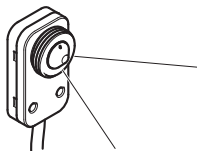

INSTALLATION GUIDE

AXIS F8202 Straight Mounting Bracket

1

720p Ø 4mm (1/7 in)

1080p Ø 6mm (1/4 in)

2

3

4