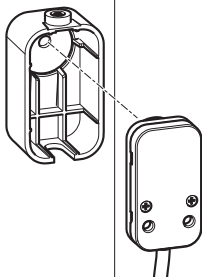

INSTALLATION GUIDE

AXIS F8202 Straight Mounting Bracket

1

720p Ø 4mm (1/7 in)

1080p Ø 6mm (1/4 in)

2

3

4

Installation Guide

AXIS F8202 Straight Mounting Bracket

© Axis Communications AB, 2014

Ver.1.0

Printed: October 2014

Part No. 59728