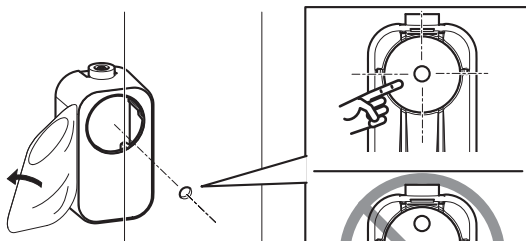

INSTALLATION GUIDE

AXIS F8202 Straight Mounting Bracket

1

720p Ø 4mm (1/7 in)

1080p Ø 6mm (1/4 in)

2

3

4