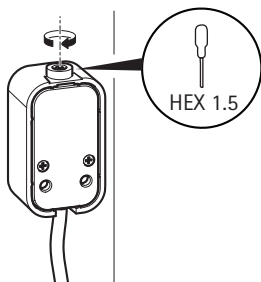

INSTALLATION GUIDE

AXIS F8202 Straight Mounting Bracket

1

720p Ø 4mm (1/7 in)

1080p Ø 6mm (1/4 in)

2

3

4